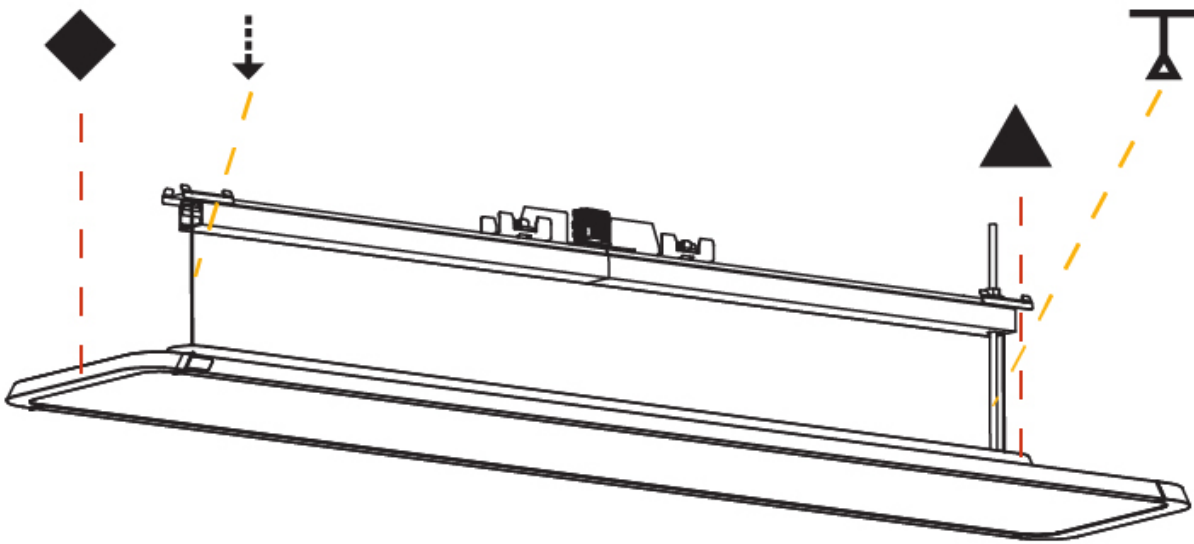

HADI-M TRACK

A380129-

PROJECT _____

TYPE _____

SPECIFIER _____

QUANTITY _____

DATE _____

A