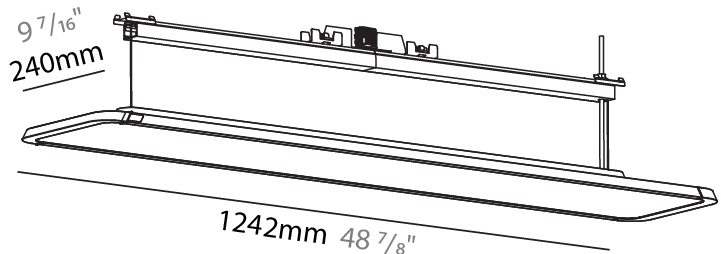

base number   Color   Finishes   Finishes   Cable Color
Temperature   (Diamond)   (Triangle)   Options

1. To build a product code in our configurator select the specify button on the base model # product page
2. To build a manual product code on this datasheet choose from the options listed below in blue font and add the suffix to the base model #

GENERAL

Series: Hadi
Subseries: Hadi-M
Brand: Prolicht
Division: Architectural
Mounting Type: Track
Mounting Location: Ceiling
Subcategory: Downlight

PHYSICAL

Shape: Rectangle
Length (mm): 1242
Length (in): 48 7/8
Width (mm): 240
Width (in): 9 7/16
Height (mm): 48
Height (in): 1 7/8
Light Distribution: Direct
Weight (kg): 6.728
Weight (lbs): 14.83

Fixture Finish: SSR / BKV / CWI / CRY / HAB / UFT / ITA / RUA / FTG / MYG / LOD / PUS / FRO / FUP / KIA / POP / BLS / SPG / MEY / GOH / GUM / CHC / COM / ABZ / JAG / OBR / MOS / ROR

Fixture Material: Aluminum

ELECTRICAL

Lamp Type: LED (Zhaga Standard)
Input Wattage (W): 37.7
Total Output Wattage (W): 32.4
Dimming: Non-Dimmable / 0-10V Dimming
Driver Included: Yes
Driver Location: Integrated
Driver Type: Constant Current - Universal
Driver Class: Class 2
Input Voltage (V): 120 - 277
Constant Current (MA): 900

LED

Color Temperature (°K): 3000 / 4000
Max. Delivered Lumen (lm): 4269 / 4352
Nominal Lumen (lm): 4976 / 5072
CRI: >90 CRI
Lamp Life (hrs): 50000

OPTICAL

RATINGS AND CERTIFICATIONS

Certified By: Certified for North American Standards
IP rating: IP20