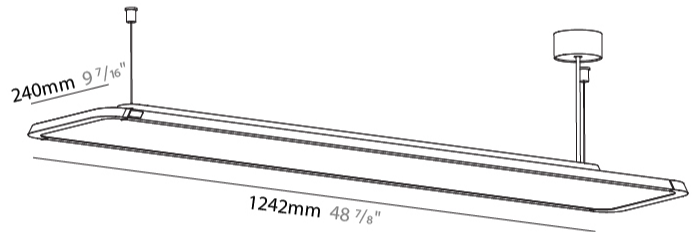

1. To build a product code in our configurator select the specify button on the base model # product page
2. To build a manual product code on this datasheet choose from the options listed below in blue font and add the suffix to the base model #

GENERAL

Series: Hadi
Subseries: Hadi-M Suspended
Brand: Prolicht
Division: Architectural
Mounting Type: Suspension
Mounting Location: Ceiling
Subcategory: Pendant

PHYSICAL

Shape: Rectangle
Length (mm): 1242
Length (in): 48 7/8
Width (mm): 240
Width (in): 9 7/16
Height (mm): 48
Height (in): 1 7/8
Light Distribution: Direct
Fixture Finish: SSR / BKV / CWI / CRY / HAB / UFT / ITA / RUA / FTG / MYG / LOD / PUS / FRO / FUP / KIA / POP / BLS / SPG / MEY / GOH / GUM / CHC / COM / ABZ / JAG / OBR / MOS / ROR
Fixture Material: Extruded Aluminum / Steel
Cable Details: 2,000mm / 6,000mm Transparent Cable

ELECTRICAL

Lamp Type: LED (Zhaga Standard)
Input Wattage (W): 37.3
Total Output Wattage (W): 33.6
Dimming: Non-Dimmable
Driver Included: No
Driver Location: Integrated
Driver Type: Constant Current - Universal
Driver Class: Class 2
Input Voltage (V): 120 - 277
Constant Current (MA): 112

LED

Color Temperature (°K): 3000 / 3500 / 4000
Max. Delivered Lumen (lm): 4269 / 4265 / 4352
Nominal Lumen (lm): 4976 / 4971 / 5072
CRI: >90 CRI
Lamp Life (hrs): 50000

OPTICAL

RATINGS AND CERTIFICATIONS

Certified By: Certified for North American Standards
IP rating: IP20