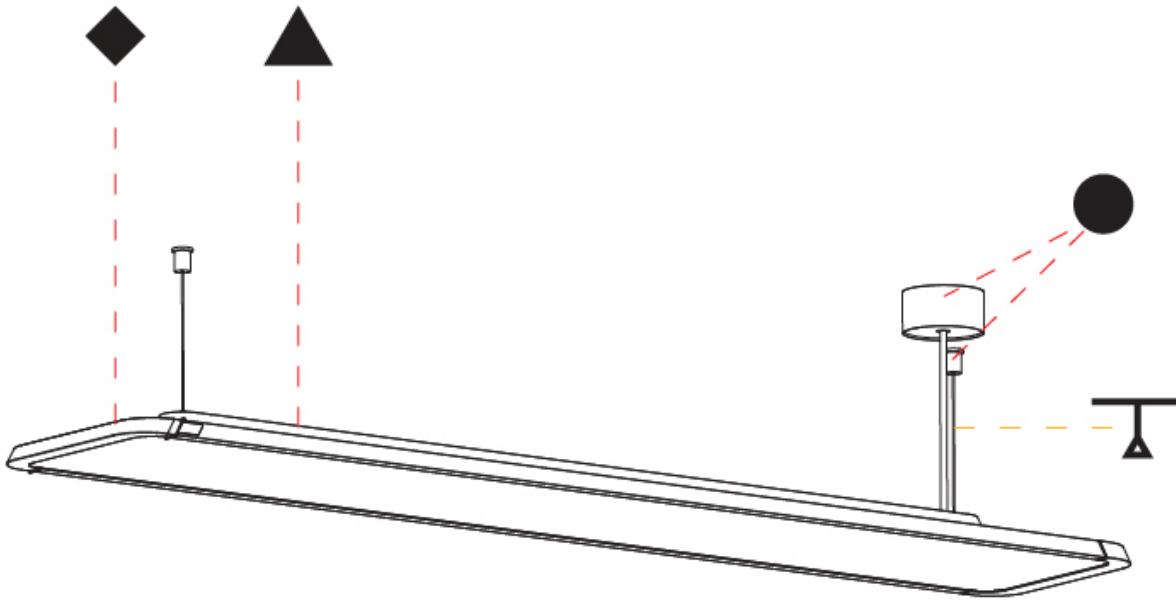

A300407-

PROJECT	_____
TYPE	_____
SPECIFIER	_____
QUANTITY	_____
DATE	_____